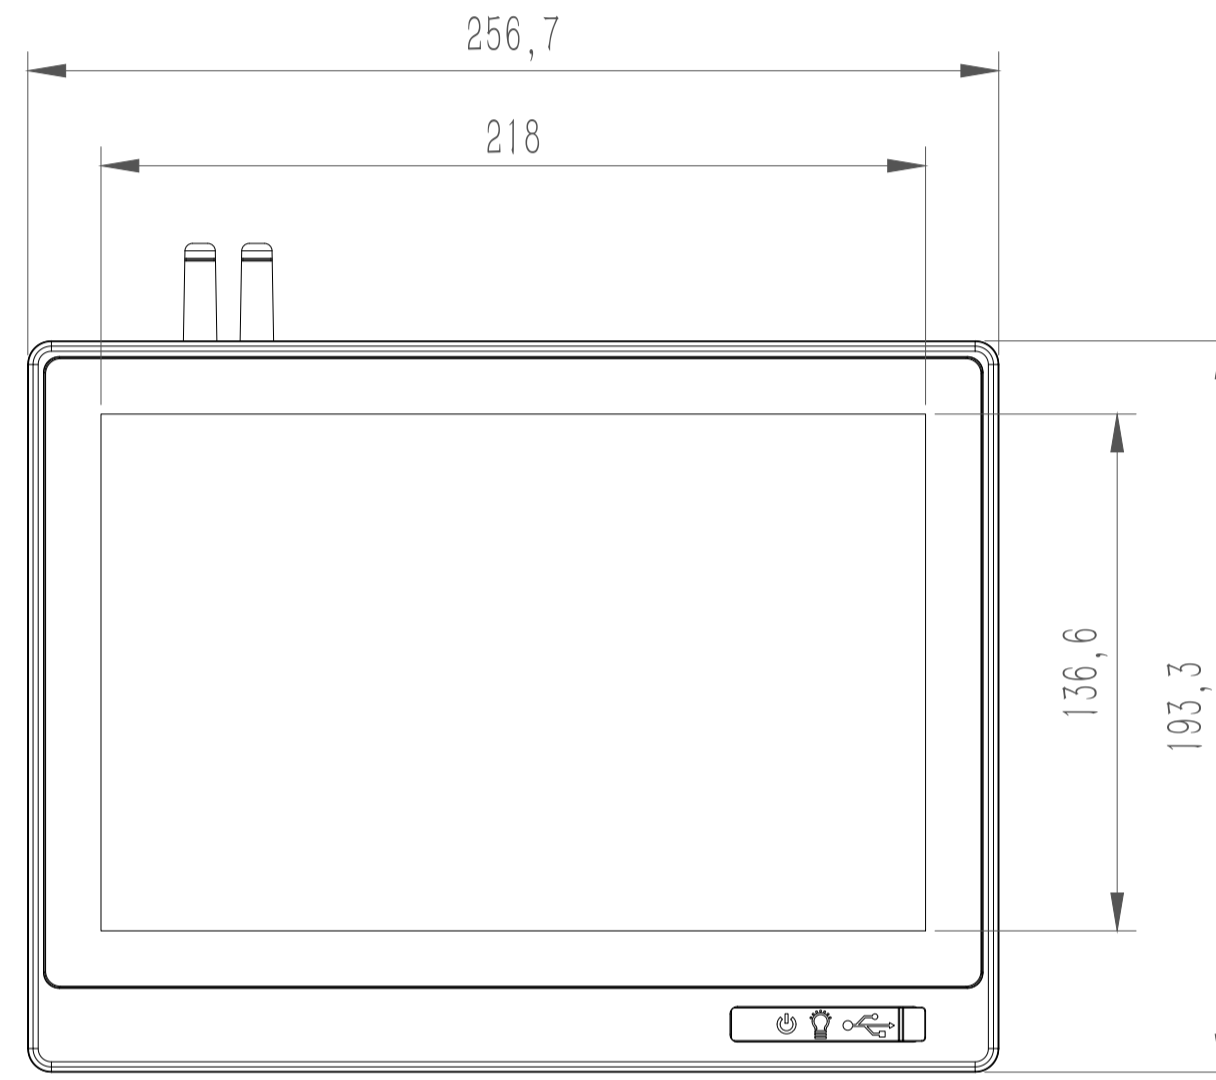

COMPANY CONFIDENTIAL

| | | | | | | | |
|--|---|------------|----------------|----------|-----------|----------|---------------|
| | PANELMATE Creative HMI Solution | | Project Name : | | Part Name | | |
| | Design | Chen Shuai | 2024-04-24 | Part No | | | |
| | Check | | | Material | See Notes | Size: A0 | Scale: 1:1 |
| | Approve | | | Process | See Notes | Unit: mm | Sheet: 1 of 1 |