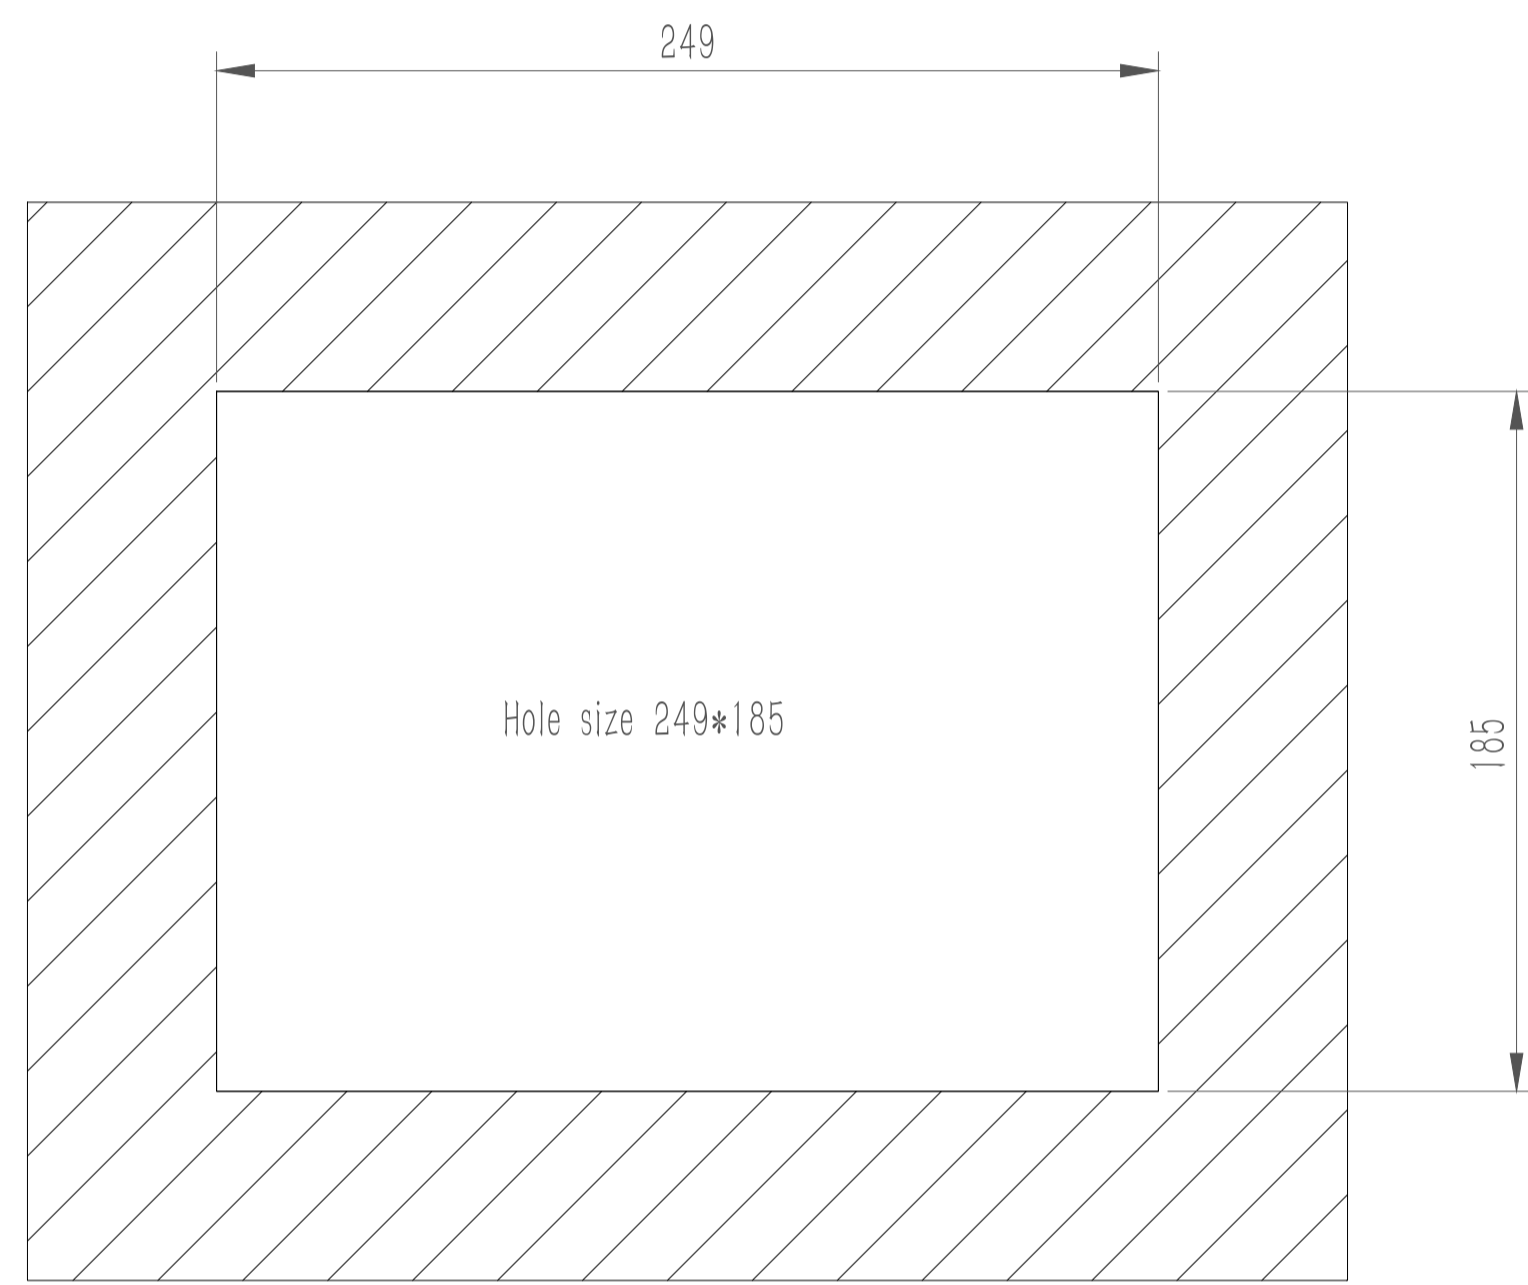

COMPANY CONFIDENTIAL

| | | | | | | | |
|--|---|------------|----------------|----------|-----------|----------|---------------|
| | PANELMATE Creative HMI Solution | | Project Name : | | Part Name | | |
| | Design | Chen Shuai | 2024-04-24 | Part No | | | |
| | Check | | | Material | See Notes | Size: A0 | Scale: 1:1 |
| | Approve | | | Process | See Notes | Unit: mm | Sheet: 1 of 1 |