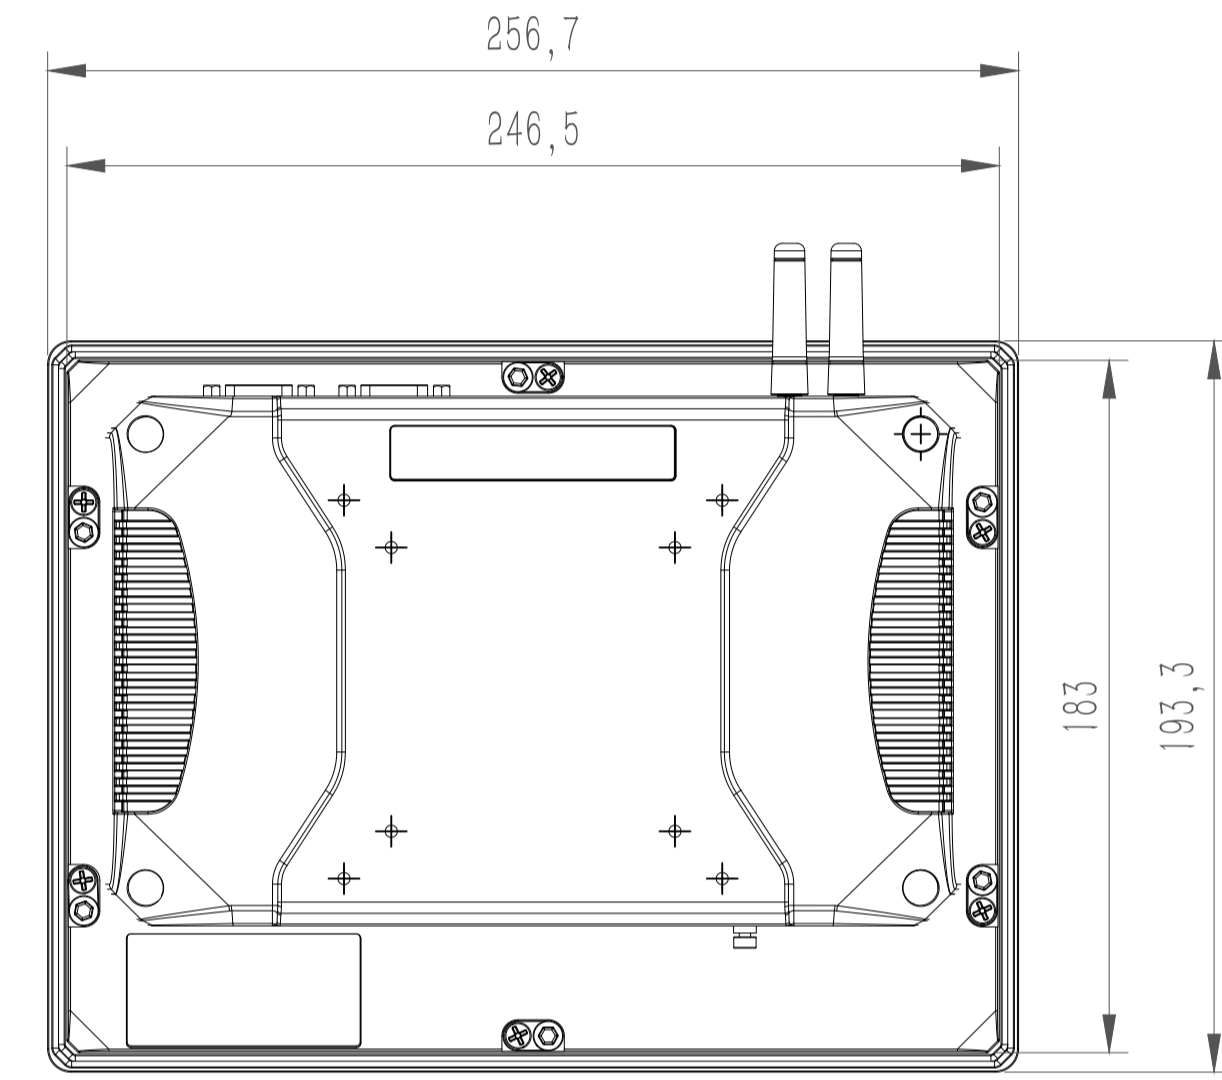

COMPANY CONFIDENTIAL

| | | | | | | | |
|--|---|------------|----------------|----------|-----------|----------|---------------|
| | PANELMATE Creative HMI Solution | | Project Name : | | Part Name | | |
| | Design | Chen Shuai | 2024-04-24 | Part No | | | |
| | Check | | | Material | See Notes | Size: A0 | Scale: 1:1 |
| | Approve | | | Process | See Notes | Unit: mm | Sheet: 1 of 1 |