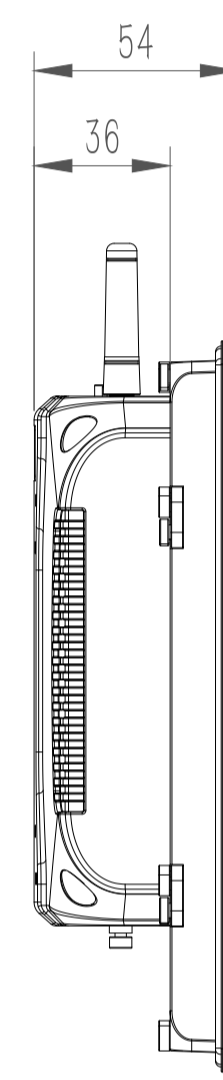

| | | | | | |
|------|------|------|-------------------|------------|------------|
| Rev. | Sym. | Q'TY | ICN/ECN NO | Changed by | Date |
| V1.0 | | | the first release | Chen Shuai | 2024-04-24 |
| | | | | | |

COMPANY CONFIDENTIAL

| | | | | | | | |
|--|---|------------|----------------|----------|-----------|----------|---------------|
| | PANELMATE Creative HMI Solution | | Project Name : | | Part Name | | |
| | Design | Chen Shuai | 2024-04-24 | Part No | | | |
| | Check | | | Material | See Notes | Size: A0 | Scale: 1:1 |
| | Approve | | | Process | See Notes | Unit: mm | Sheet: 1 of 1 |